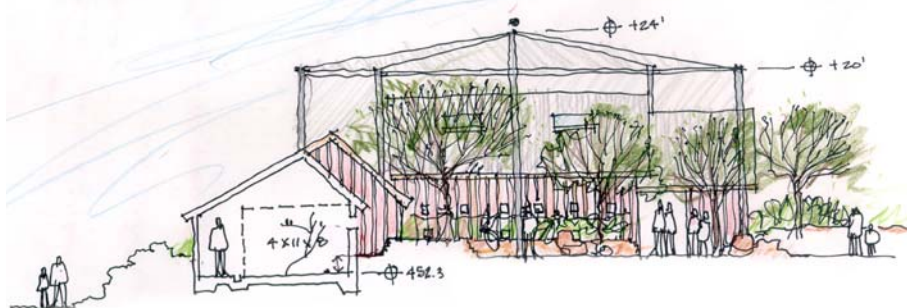

DALLAS ZOO
INTERACTIVE BIRDS EXHIBIT

The existing holding building was renovated and a new holding building was added to accommodate a total of 12 holding cages. The outdoor containment structure and mesh were added along with new dense landscaping and visitor amenities. An intimate atmosphere for the interaction between fowl and people was the primary goal of the Zoo, while weaving applicable interpretive/conservation graphics along the way.

Budget: $500,000
Completion Date: Year 2005
Principal in Charge: E. L. Dunn, AIA
Client: Dallas Zoo